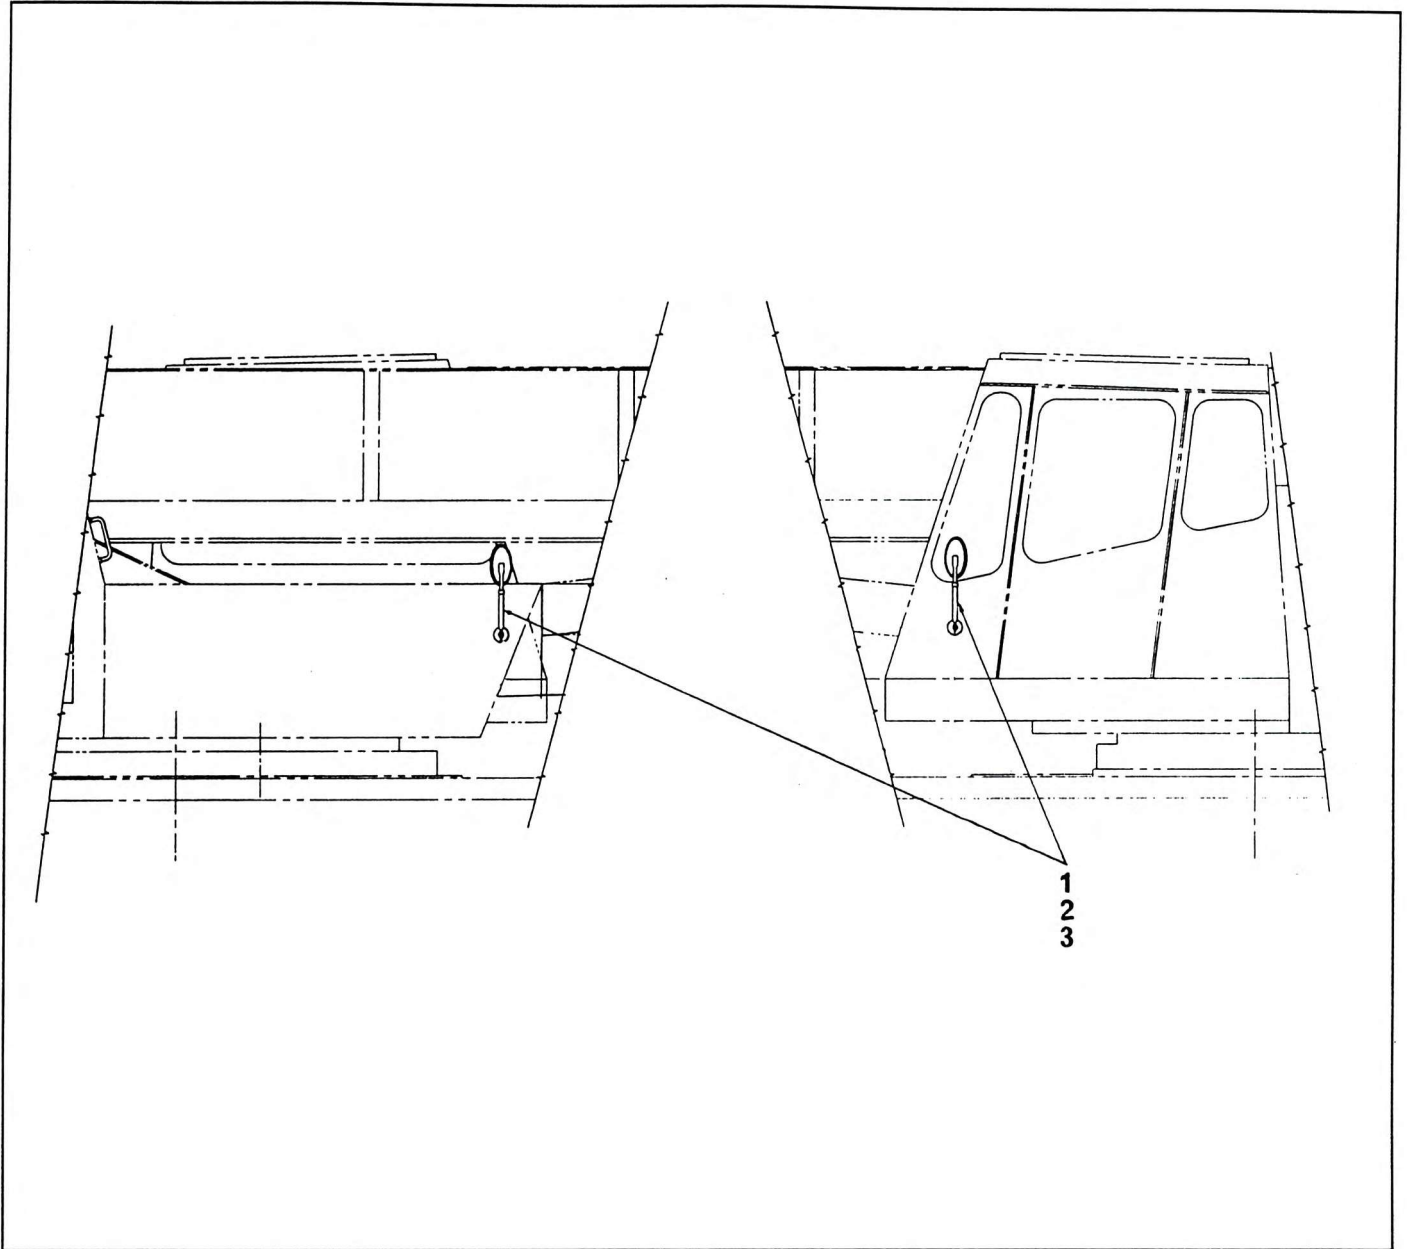

MIRROR INSTALL - REAR VIEW R/T/T

NO.	PART NO	QTY.	DESCRIPTION	NO.	PART NO	QTY.	DESCRIPTION
1	7-628-000025	2	8" Convex Mirror				
2	7-184-001014	2	Fender Arm Bracket				
3	7-950-180141	2	Washer 1/2"				